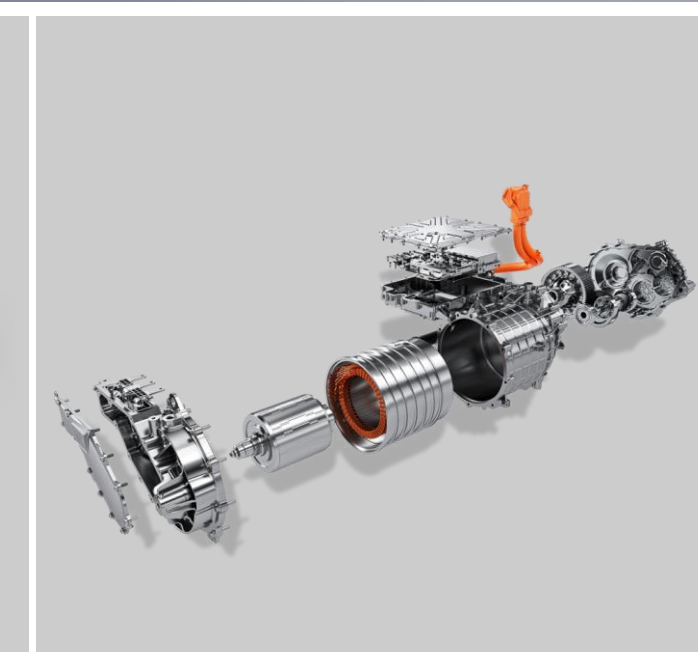

- High-Performance PMSM System
  E-Motor Efficiency 97.86% , Rotate Speed 16500 rpm