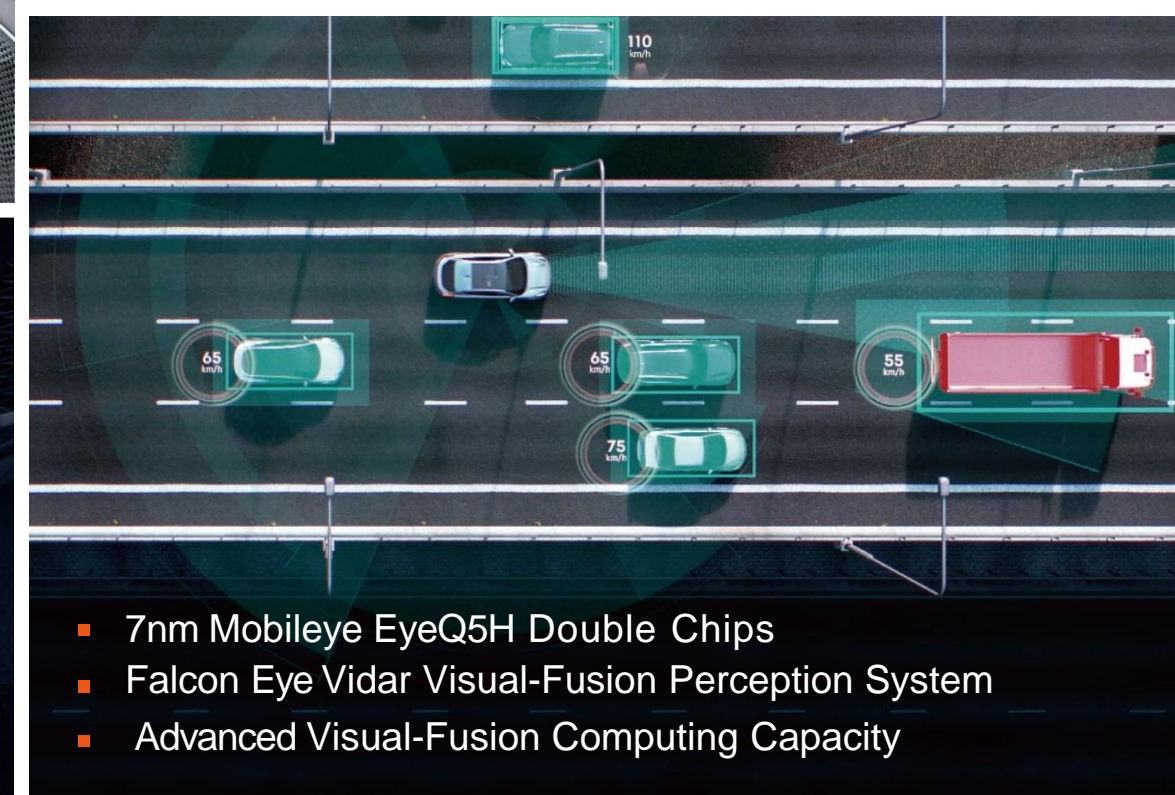

Full Intelligent Experience

Strong Hardware Pre-Installation, Latest Software Enabling

With 8155 Intelligent Cockpit Computing Platform's mighty prescient interaction system, it revolutionarily changed interaction experience, enabling you to experience all-new high-level intelligent driving experience.

- 8155 Intelligent Cockpit Computing Platform
- ZEEKR Prescient Interaction System

- L2+ ADAS 10+ Leading Features
- LCC/DOW/LKA/AEB/HWA

- Intelligent 4-Screen Interaction System

- 7nm Mobileye EyeQ5H Double Chips
- Falcon Eye Vidar Visual-Fusion Perception System
- Advanced Visual-Fusion Computing Capacity