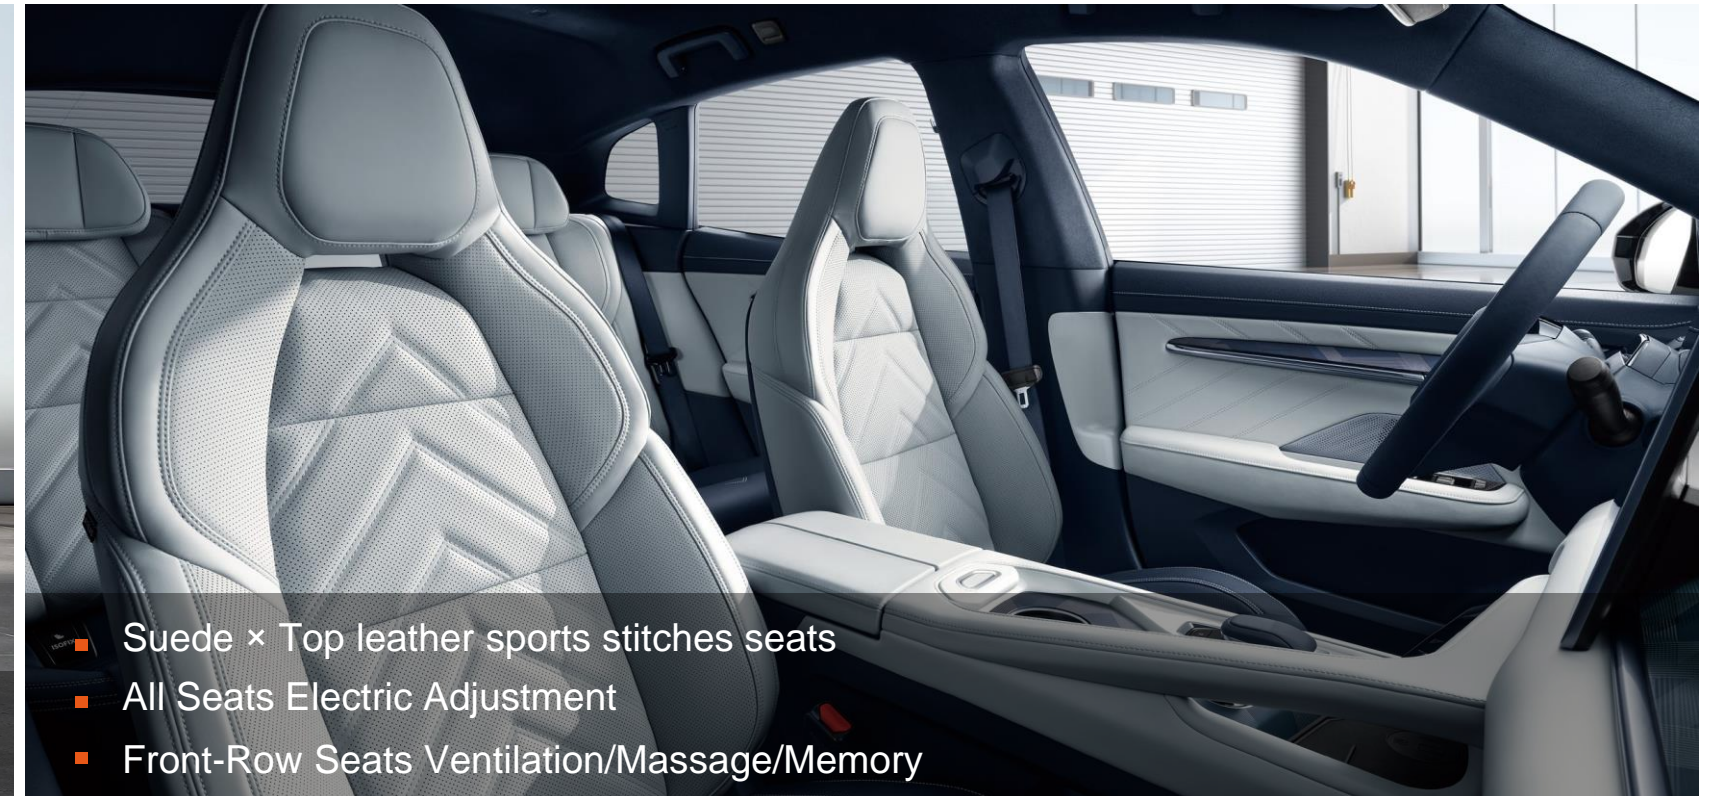

ZEEKR

ZEEKR 001

| Full Scenario Charming

Exterior Elegance, Interior Luxury

Unique shooting-brake design enables ZEEKR 001 to show its characteristic charm, combining elegance and practicability. Together with the user to gain a high rate of attention, its beauty is superb in all the photos.

- 0.23 cd Super Low Coefficient of Drag
- 3005 mm Super Long Wheel Base

- Suede × Top leather sports stitches seats
- All Seats Electric Adjustment
- Front-Row Seats Ventilation/Massage/Memory

- Intelligent Matrix LED Projection Headlamp

- 4 Induction Frameless Automatic Doors
- 4 Silent E-Latch Doors

- 2144L Magic Traveler Back Trunk

| Full Electric Performance

Powerful Hardware, Mighty Performance

Powerful hardware and latest software enables ZEEKR 001 with electric character, and high-end team's conditioning capacity enables it to release mighty electric performance in front of various road conditions in a twinkling.