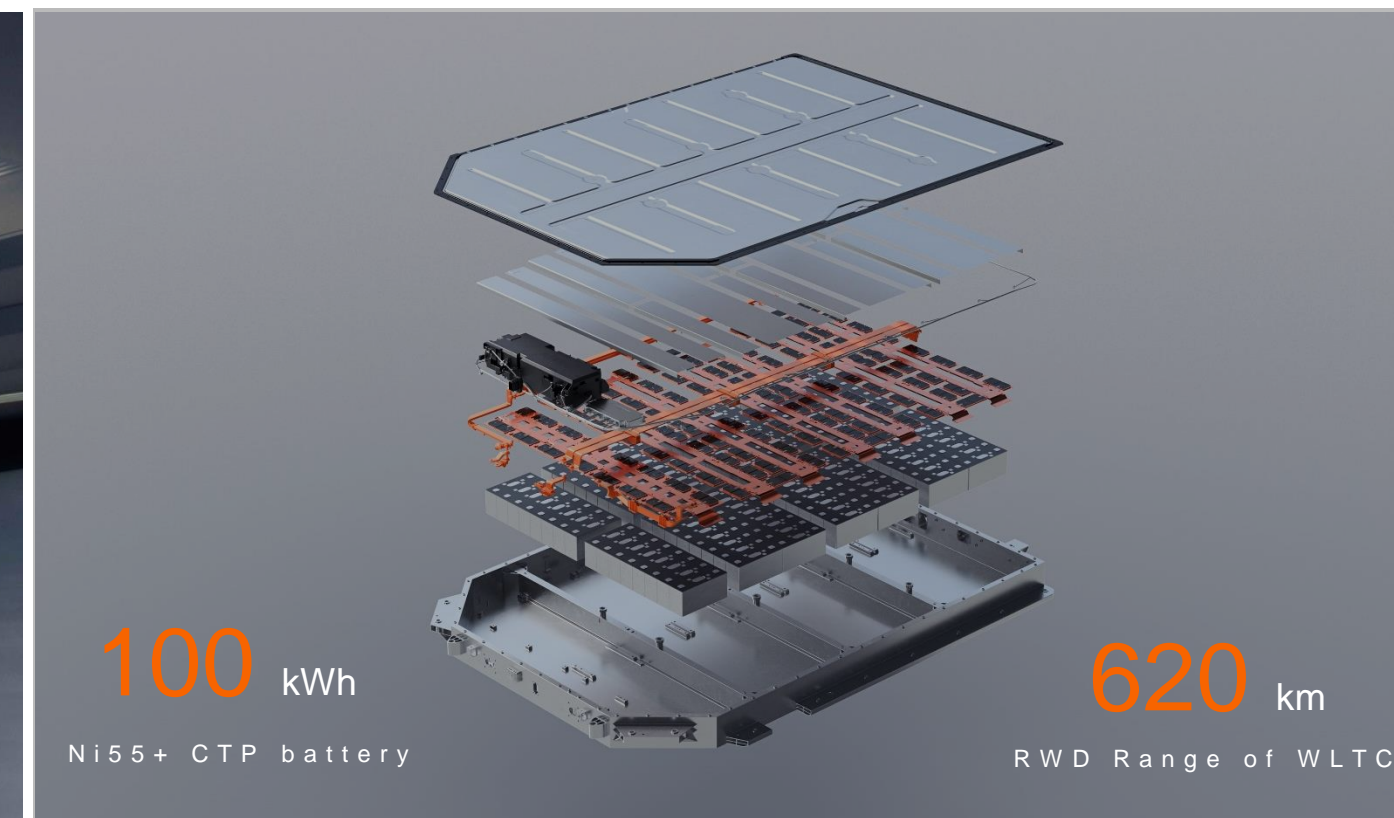

- High-Performance Air Suspension
- International Sports Car Team Conditioning