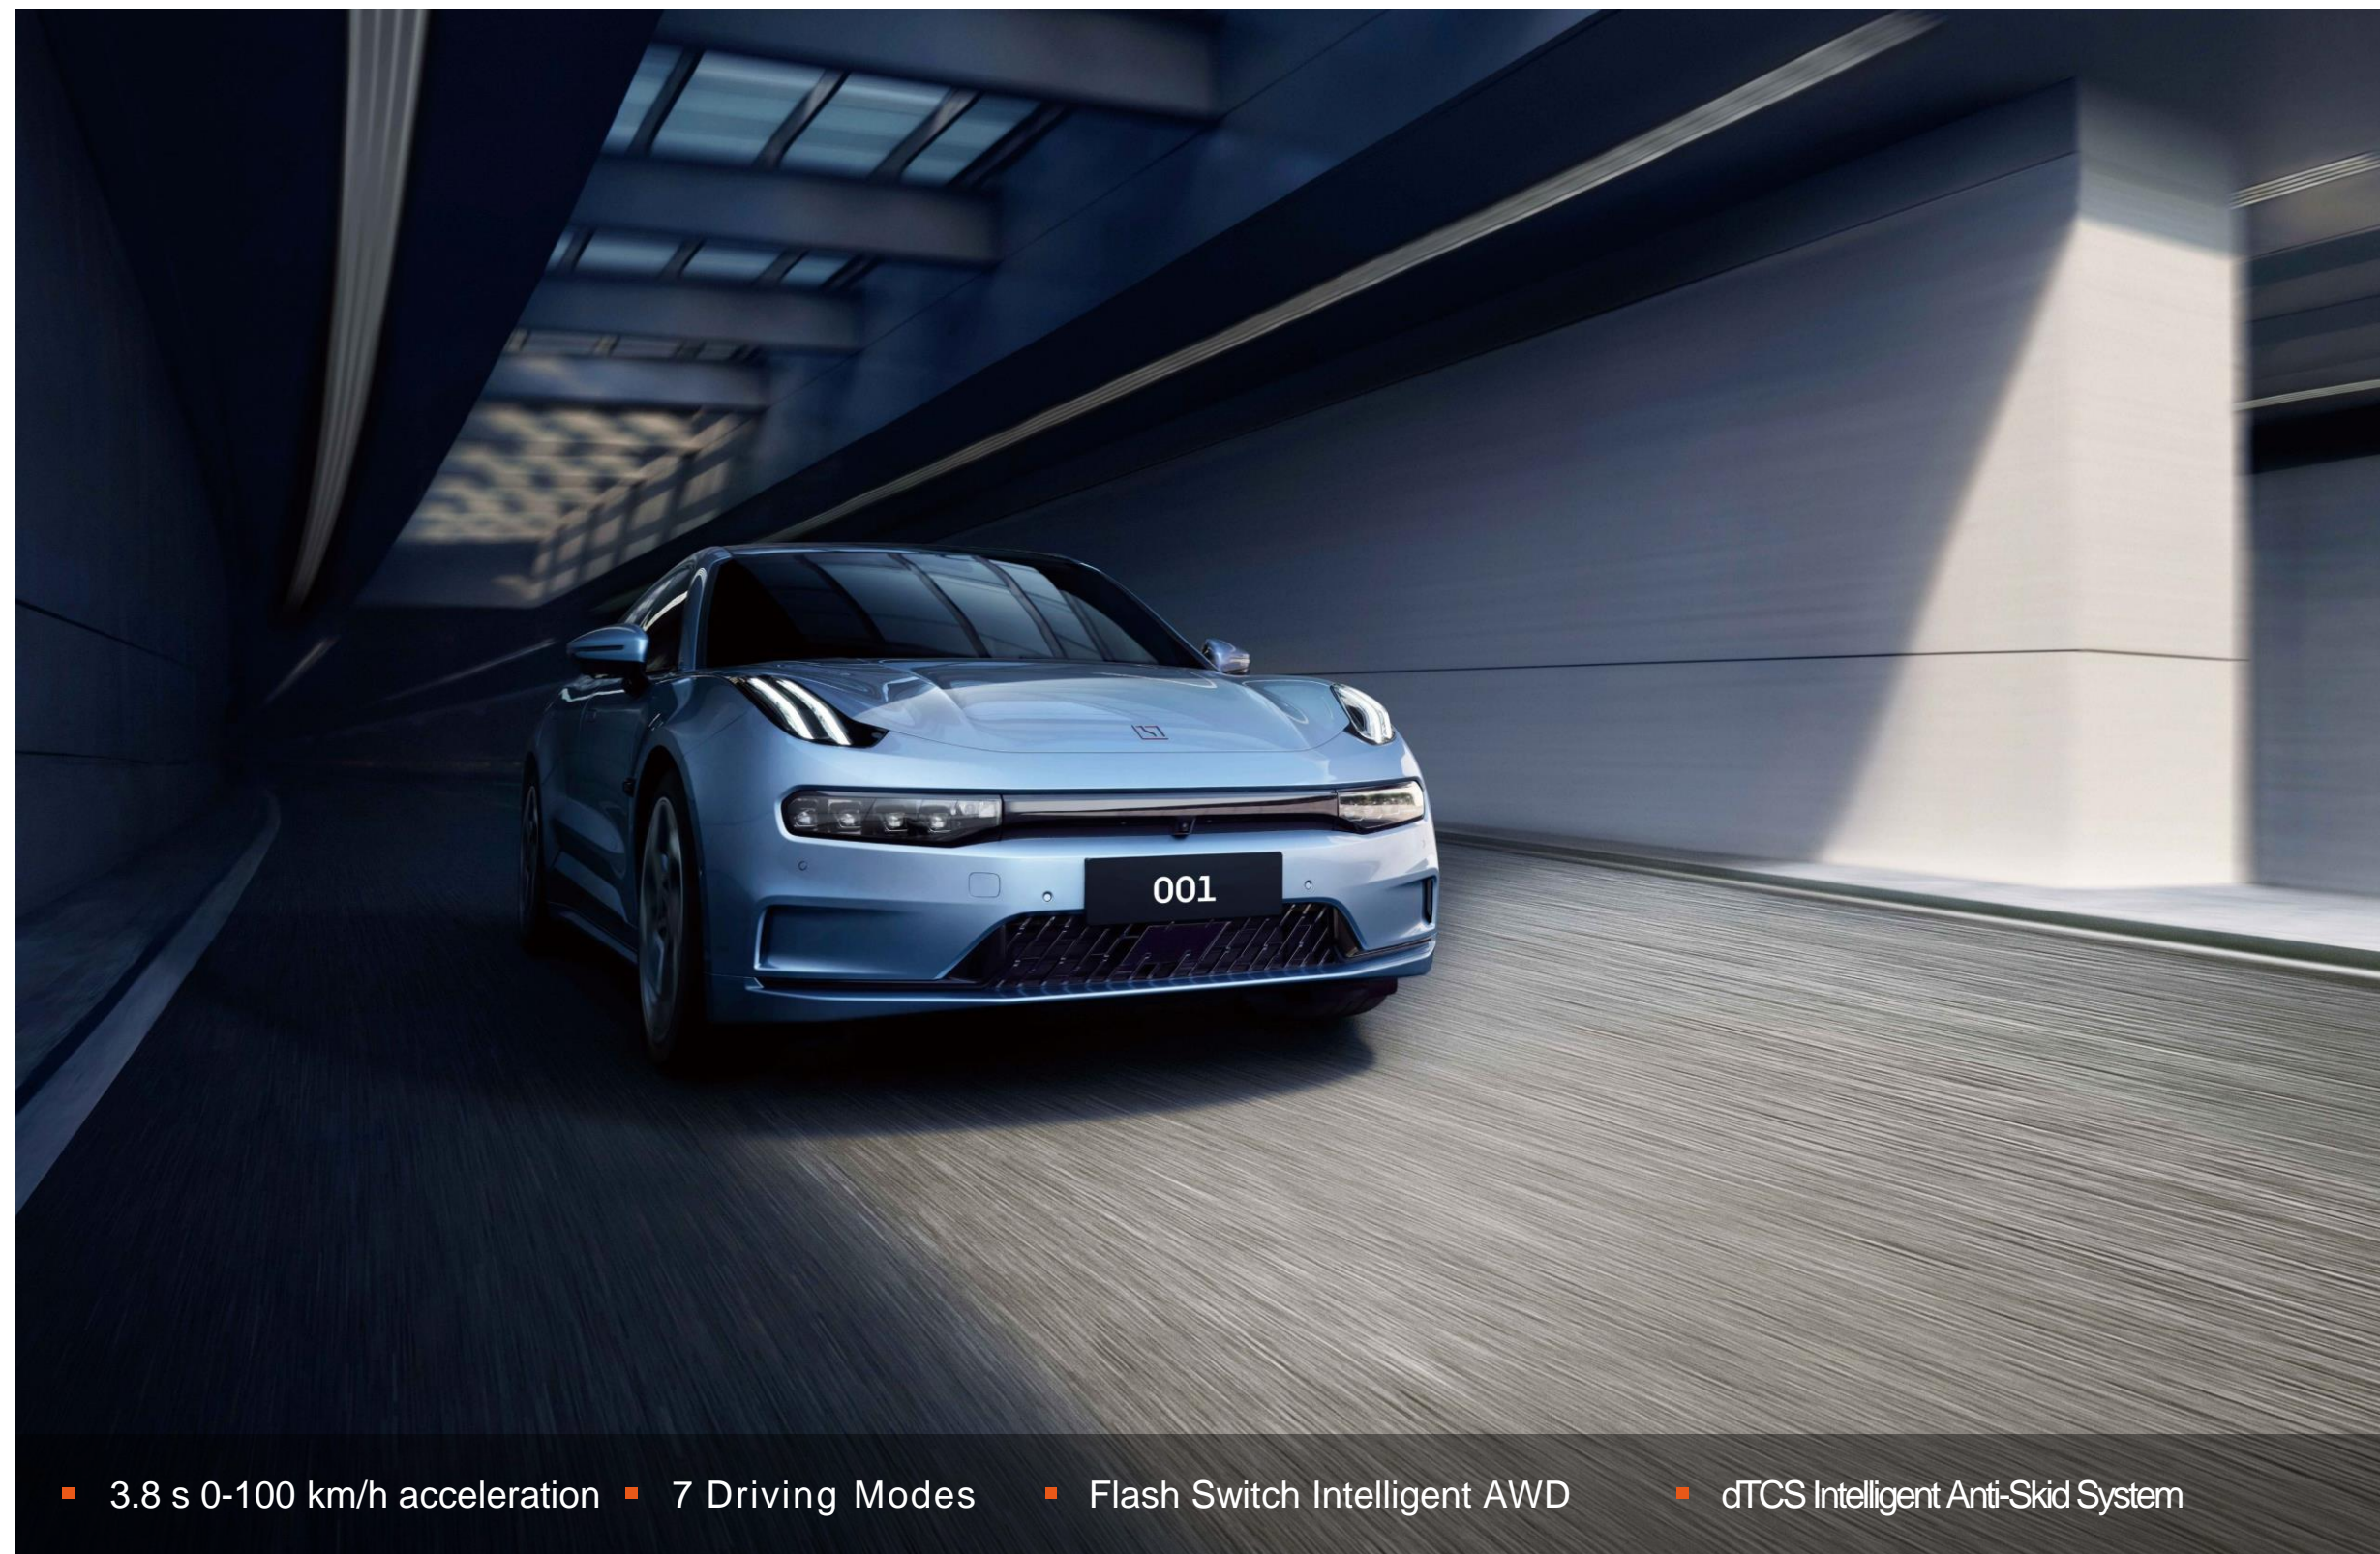

- 0.23 cd Super Low Coefficient of Drag
- 3005 mm Super Long Wheel Base

- Suede × Top leather sports stitches seats
- All Seats Electric Adjustment
- Front-Row Seats Ventilation/Massage/Memory

- Intelligent Matrix LED Projection Headlamp

- 4 Induction Frameless Automatic Doors
- 4 Silent E-Latch Doors

- 2144L Magic Traveler Back Trunk

| Full Electric Performance

Powerful Hardware, Mighty Performance

Powerful hardware and latest software enables ZEEKR 001 with electric character, and high-end team's conditioning capacity enables it to release mighty electric performance in front of various road conditions in a twinkling.

Full Intelligent Experience

Strong Hardware Pre-Installation, Latest Software Enabling

With 8155 Intelligent Cockpit Computing Platform's mighty prescient interaction system, it revolutionarily changed interaction experience, enabling you to experience all-new high-level intelligent driving experience.