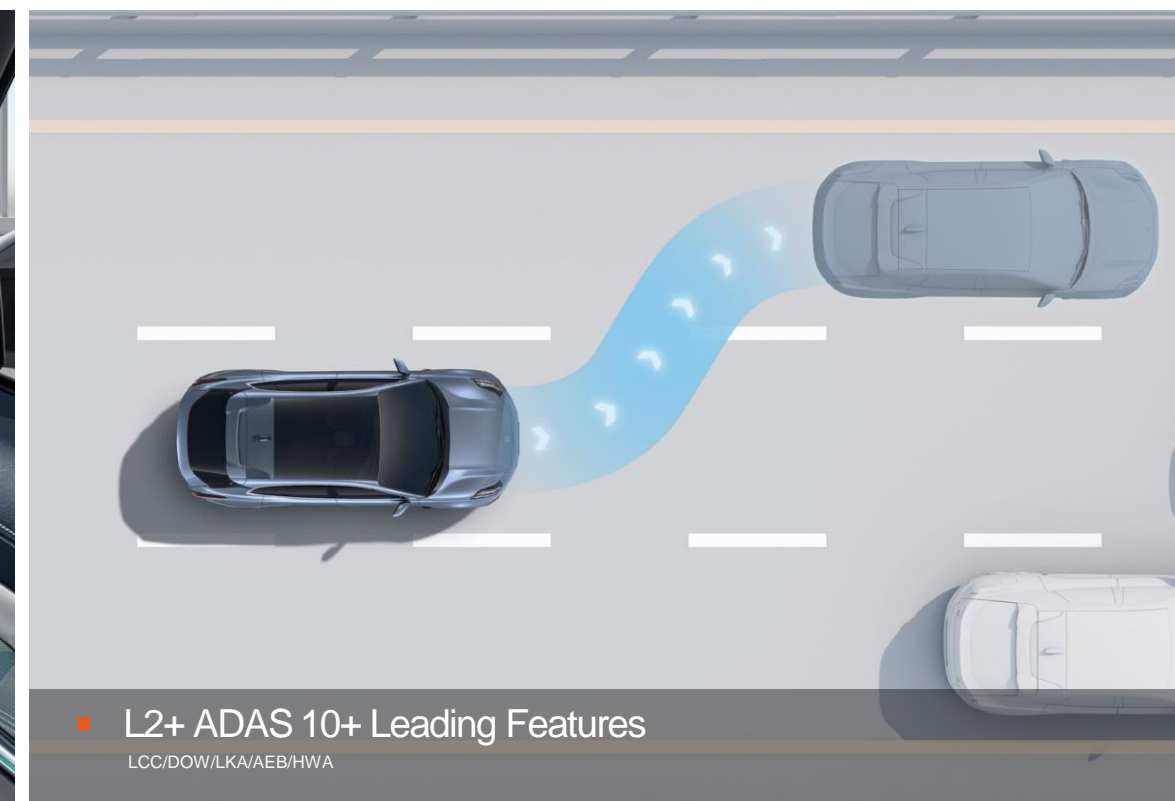

- L2+ ADAS 10+ Leading Features
- LCC/DOW/LKA/AEB/HWA